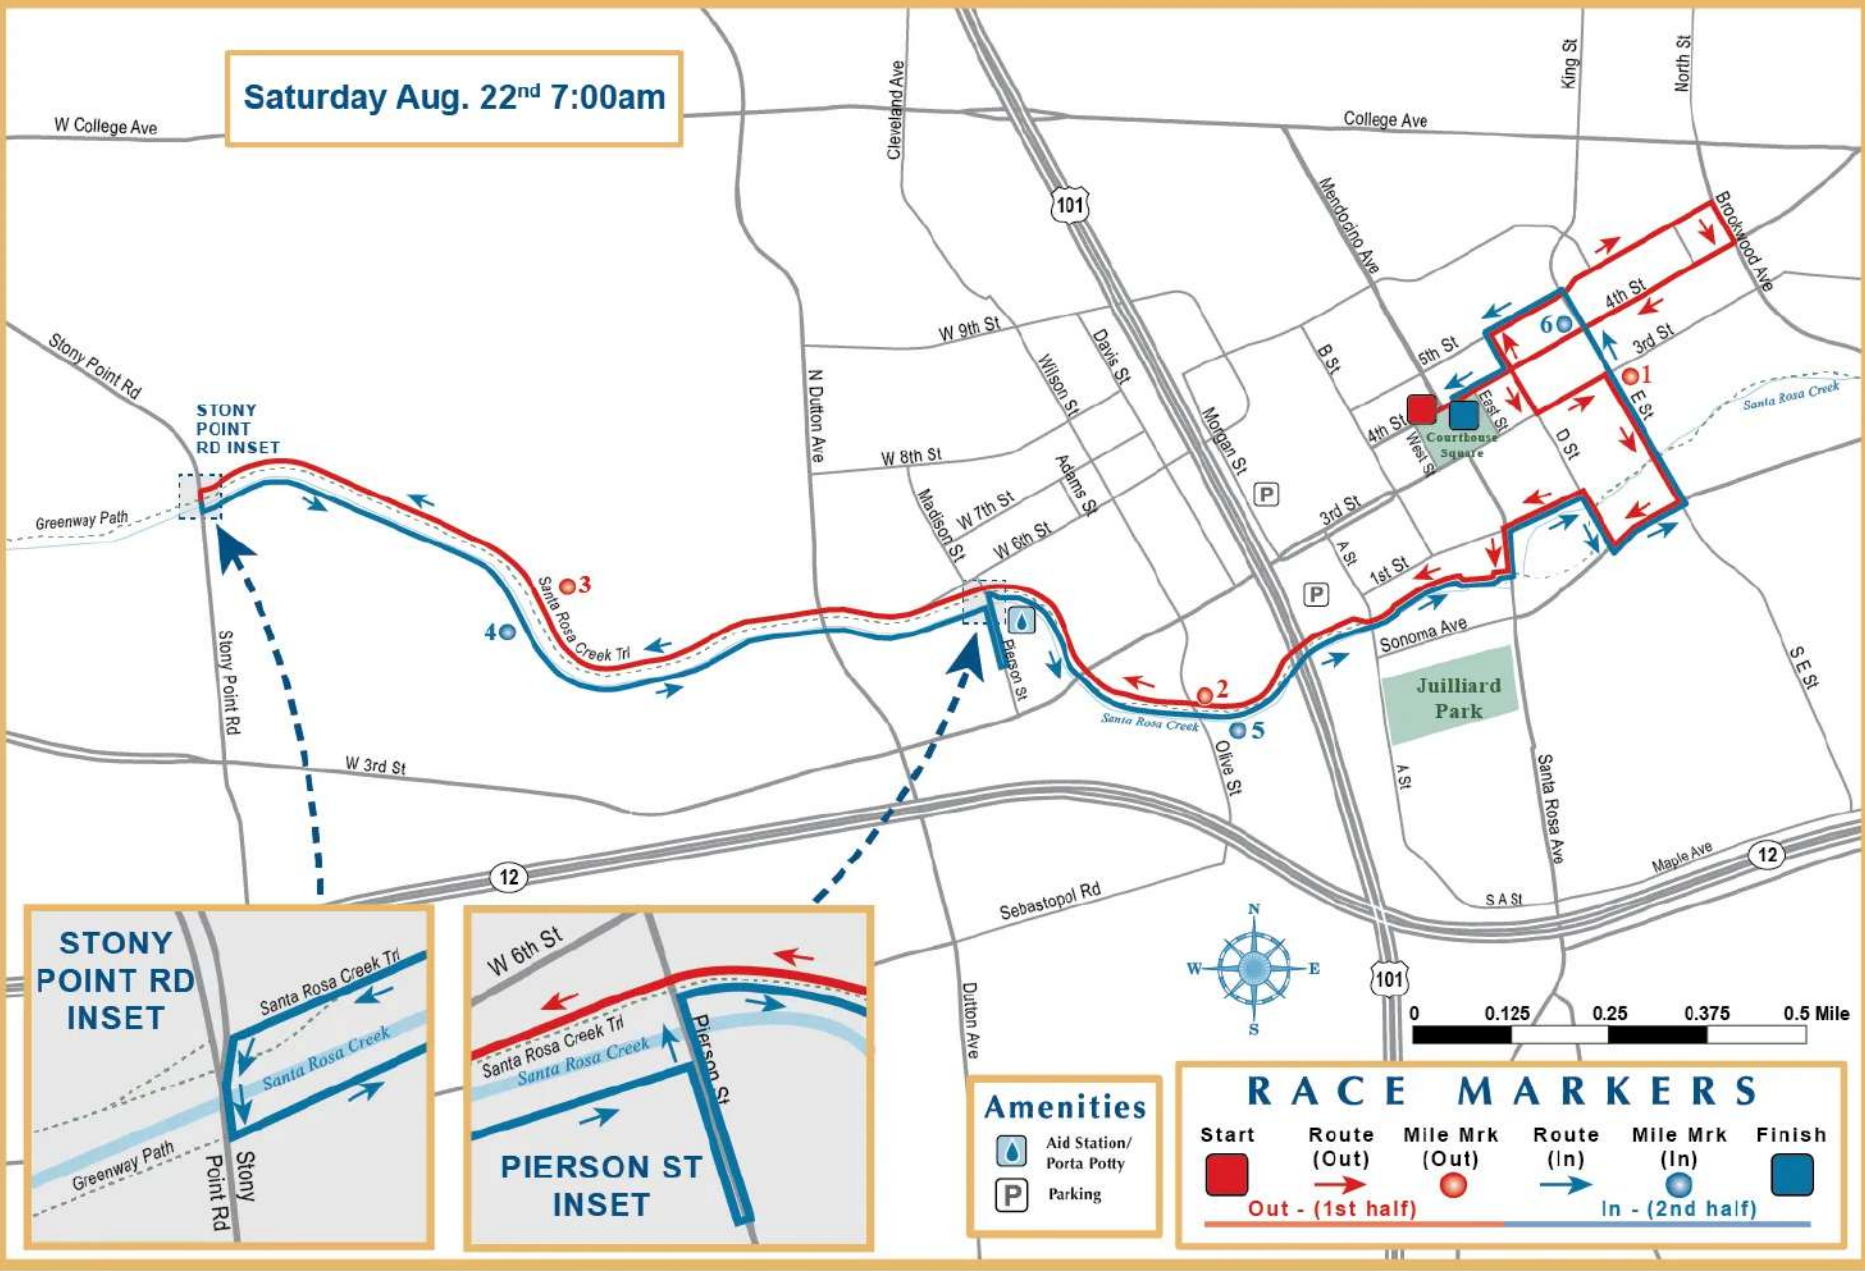

SANTA ROSA 10K

Saturday Aug. 22nd 7:00am

STONY POINT RD INSET

PIERSON ST INSET

Amenities

- Aid Station/ Porta Potty
- Parking

RACE MARKERS

Start	Route (Out)	Mile Mrk (Out)	Route (In)	Mile Mrk (In)	Finish
	Out - (1st half)		In - (2nd half)		