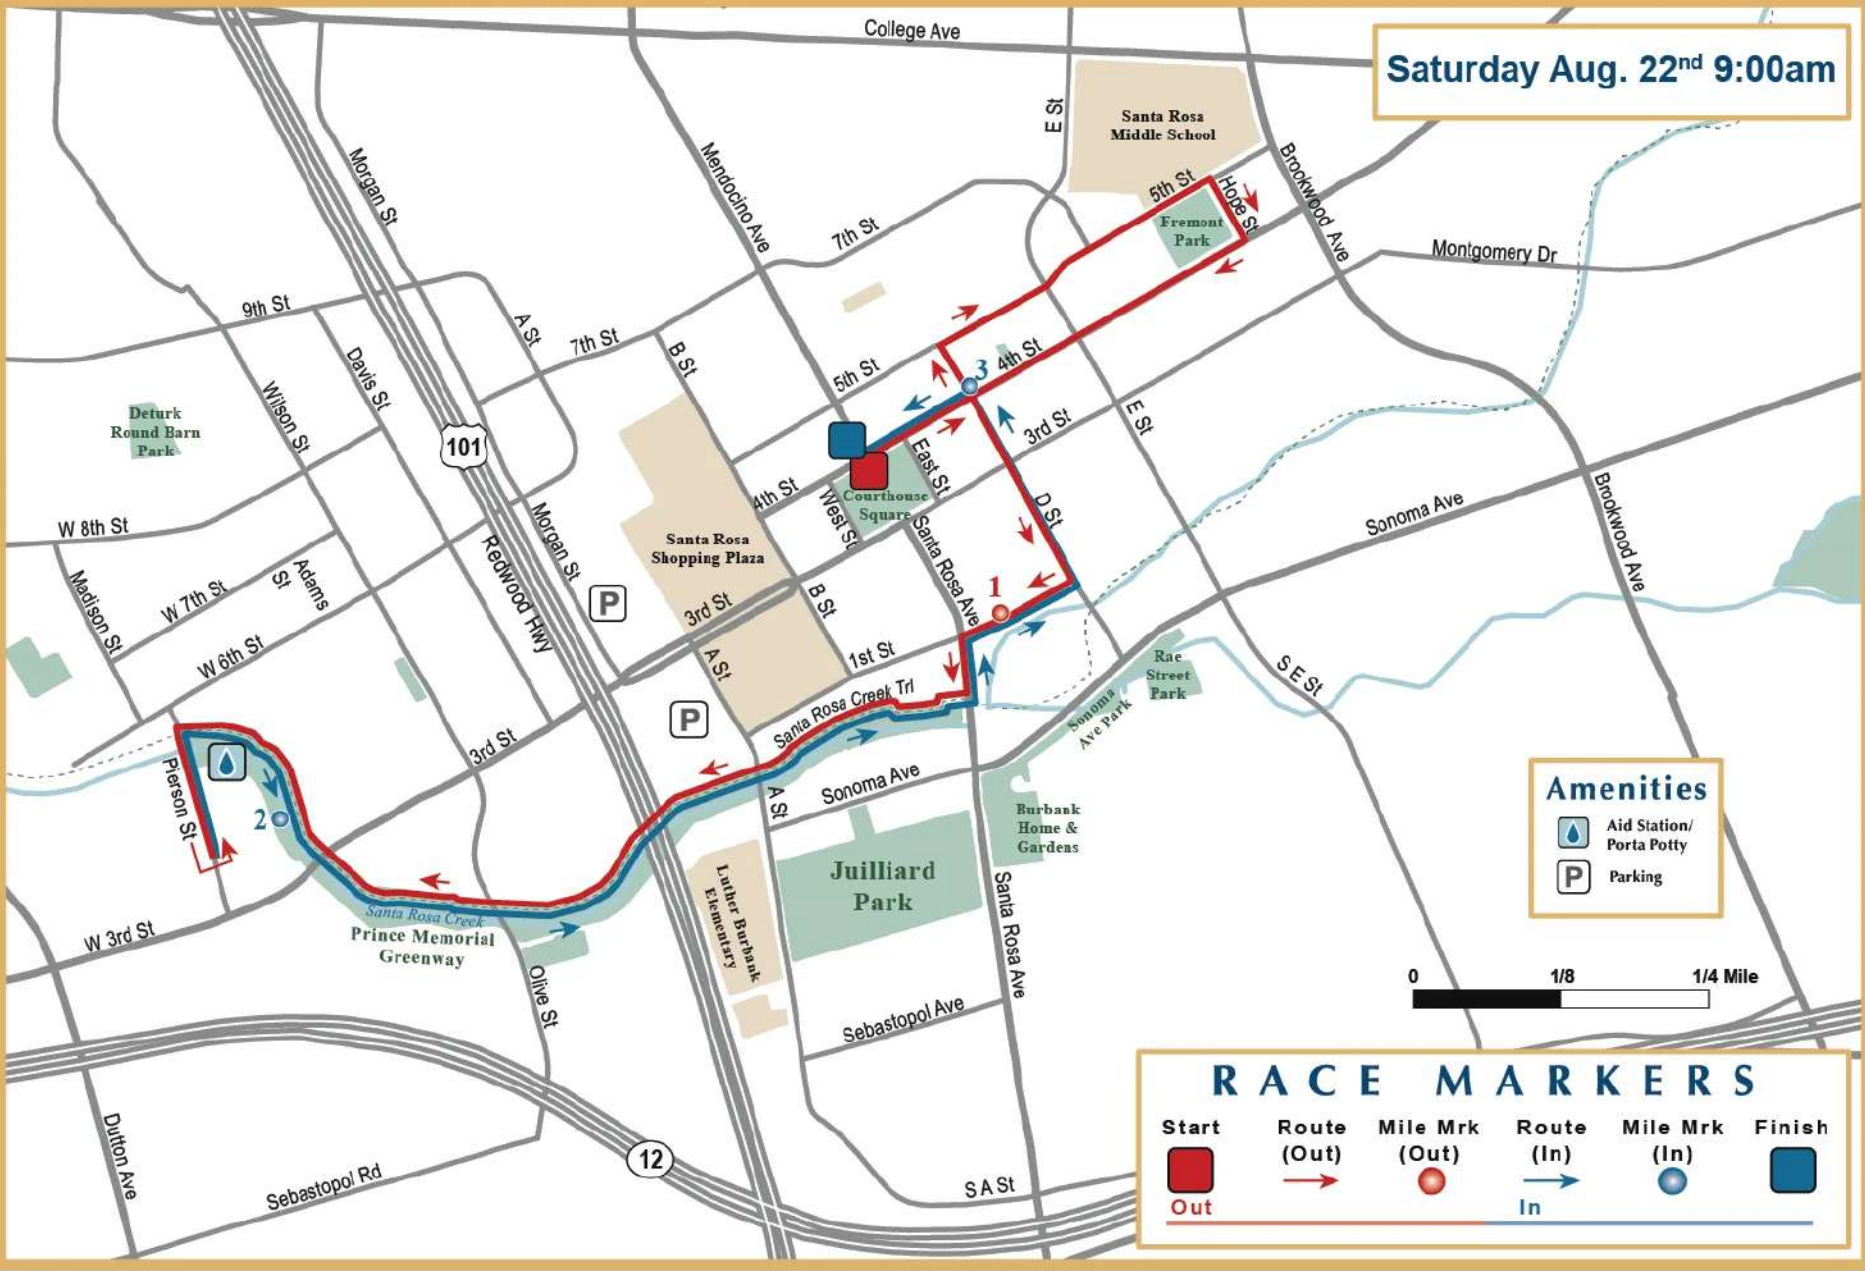

SANTA ROSA DOWNTOWN 5K

Saturday Aug. 22nd 9:00am

Amenities

- Aid Station/ Porta Potty
- Parking

RACE MARKERS

Start	Route (Out)	Mile Mrk (Out)	Route (In)	Mile Mrk (In)	Finish
Out			In		