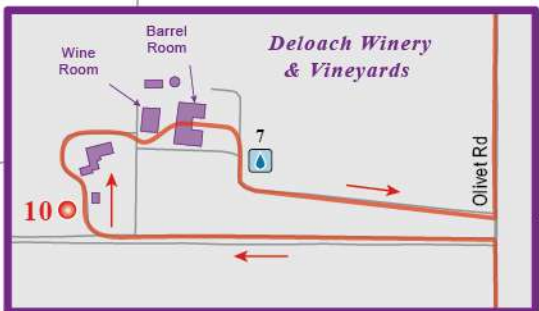

THE SANTA ROSA MARATHON

Sunday Aug. 23rd 6:30am

RACE MARKERS

Start	Route (Out)	Mile Mk (Out)	Route (In)	Mile Mk (In)	Finish
	Out - (1st half)		In - (2nd half)		

Amenities

- Aid Station/ Porta Potty
- Parking