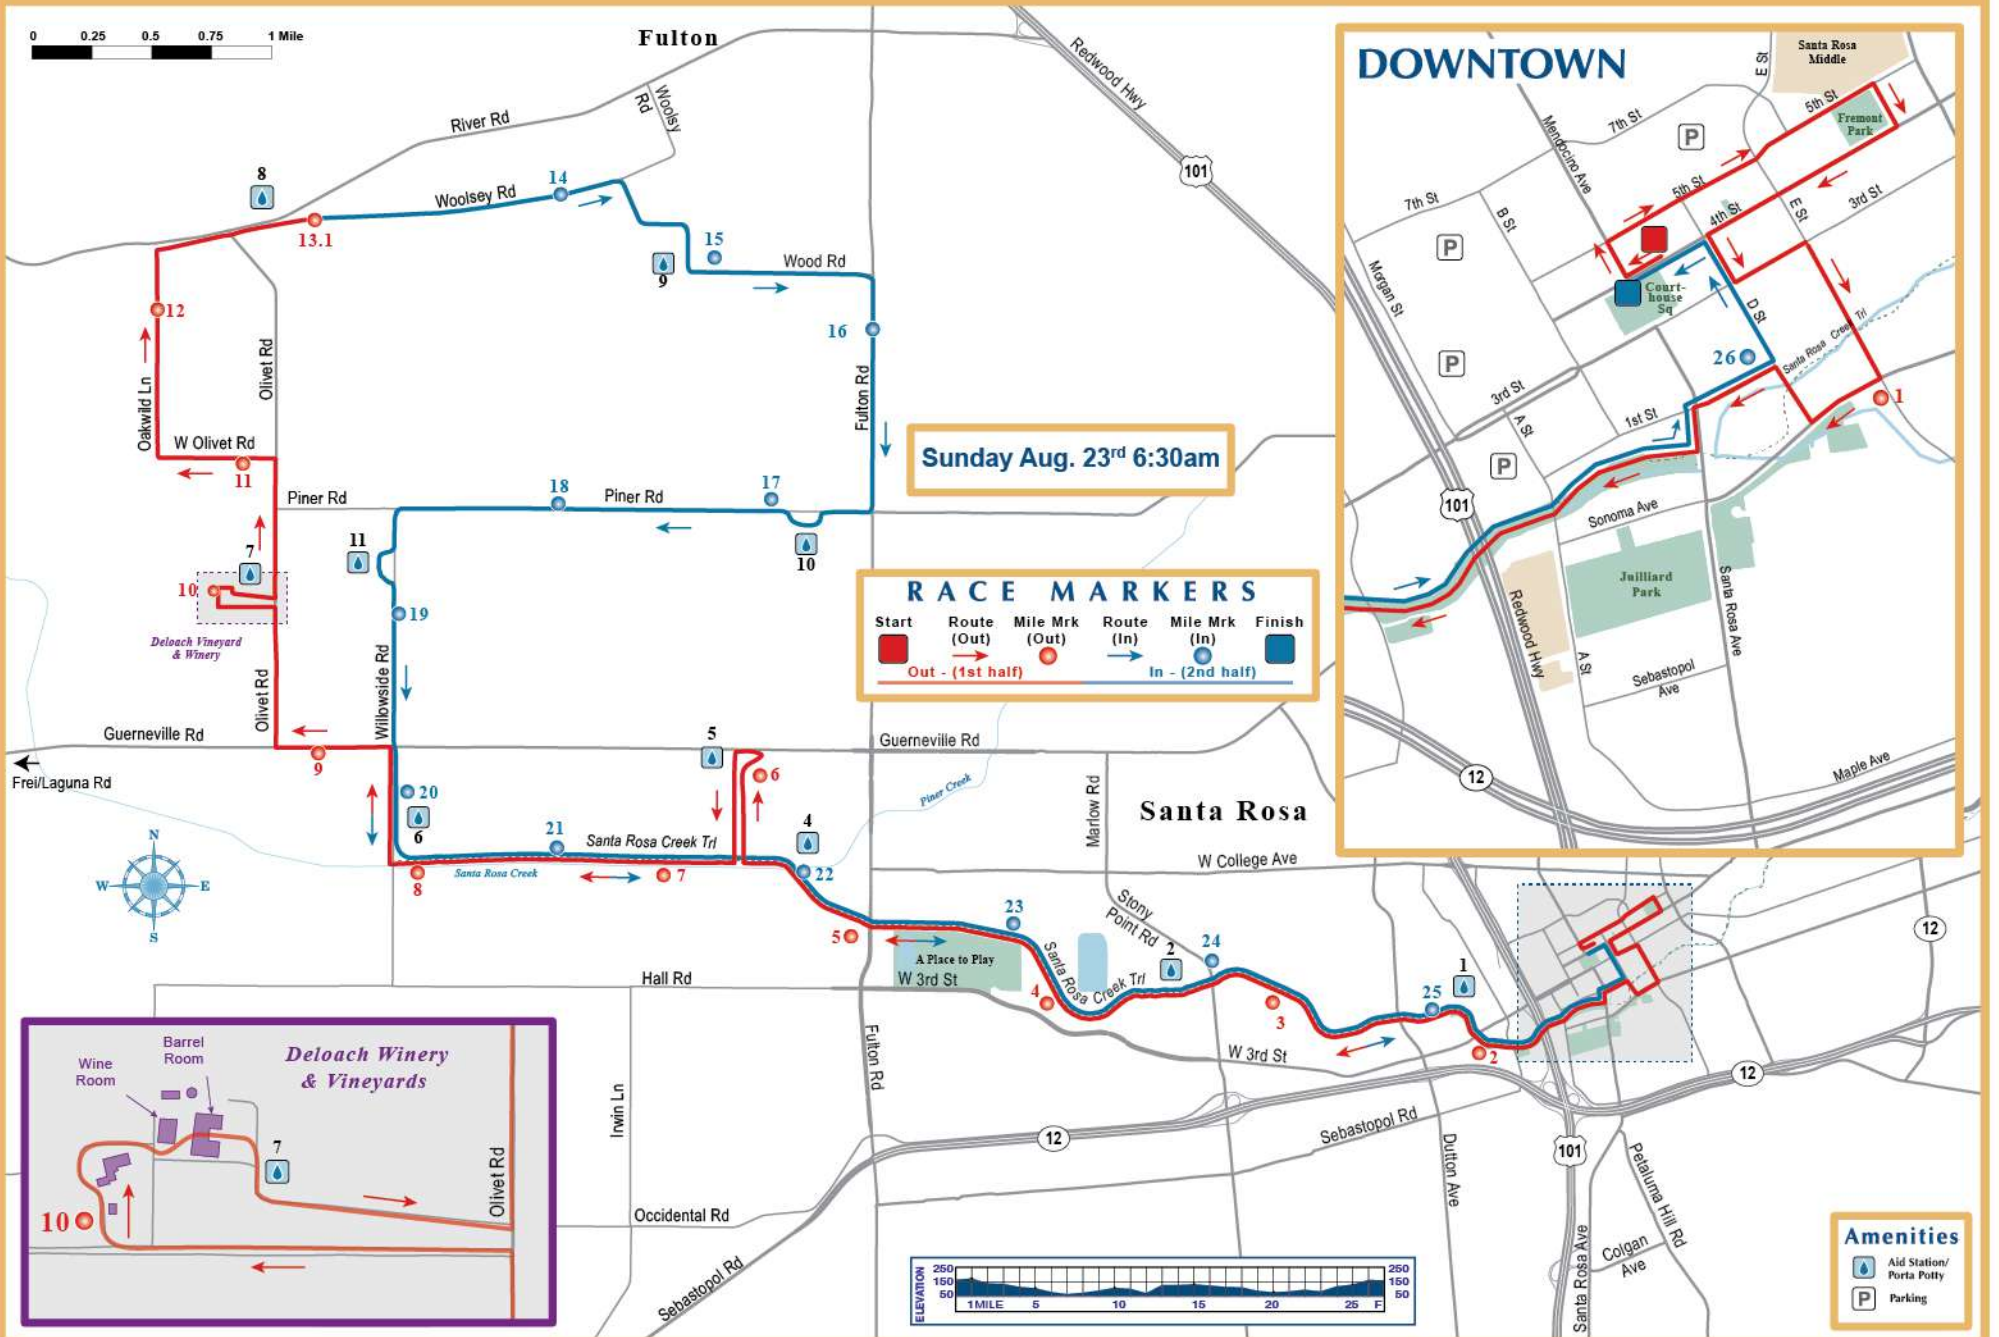

THE SANTA ROSA MARATHON

Sunday Aug. 23rd 6:30am

RACE MARKERS

Start	Route (Out)	Mile Mk (Out)	Route (In)	Mile Mk (In)	Finish
	Out - (1st half)		In - (2nd half)		

Amenities

- Aid Station/ Porta Potty
- Parking