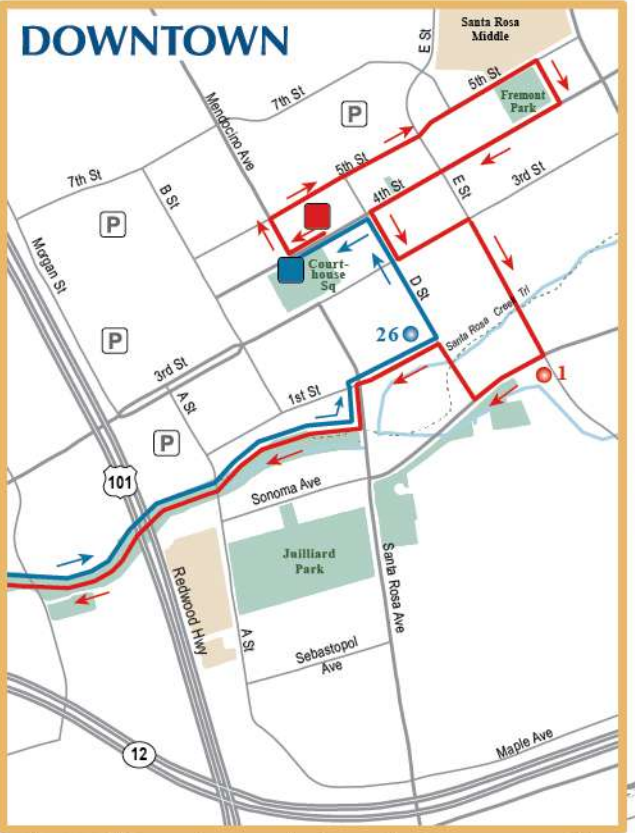

THE SANTA ROSA MARATHON

Sunday Aug. 23rd 6:30am

RACE MARKERS

Start	Route (Out)	Mile Mk (Out)	Route (In)	Mile Mk (In)	Finish
	Out - (1st half)		In - (2nd half)		

Amenities

- Aid Station/ Porta Potty
- Parking